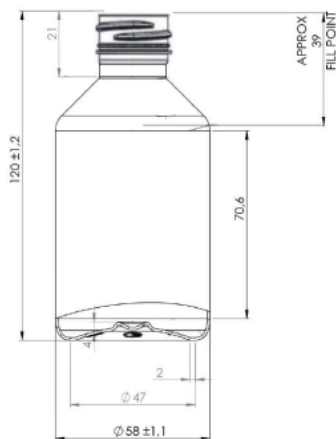

Cosmo Veral 200

General info

Item no. (SKU):	LS1370718112
Family / Range:	Cosmo Veral
Capacity:	200ml
Neck:	28/410
Weight:	20
Shape:	Round
Material:	PET
Colour:	All Colours Available
Print Areas:	N/A
Country of Origin:	Lithuania

Packaging Info

Packed in Boxes

Box Dimensions (mm):	594 x 394 x 448
Quantity per box (pcs):	240
Boxes per pallet (pcs):	20
Quantity per pallet (pcs):	4800
Net weight (kg):	96
Gross weight (kg):	126
Pallet height (mm):	2400

Packed in PE bags on trays (Full pallet)

Tray dimensions (mm):	1200 x 800 x 50
Quantity per tray (pcs):	260
Quantity per PE bag (pcs):	130
PE bags per tray (pcs):	2
Trays per pallet (pcs):	19
Quantity per pallet (pcs):	4940
Net weight (kg):	99
Gross weight (kg):	116
Pallet height (mm):	2400